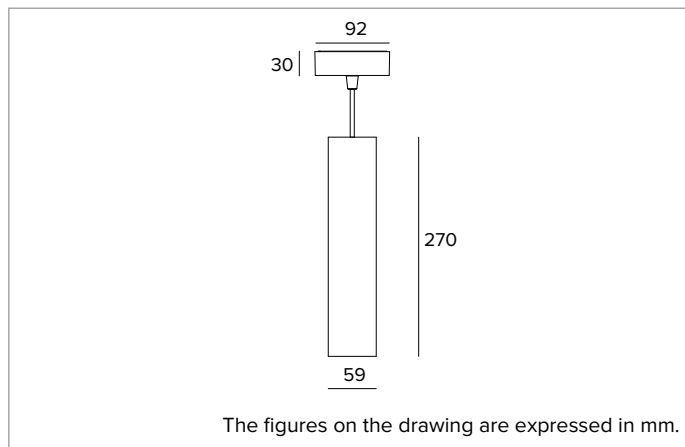

1T9810EL | LABEL 6 - Suspension

LED suspension fixture for direct light emission powered by mains voltage

		3000K	H(m)	D(m)	Emax(lx)
		Ra90		16°	
Fixture Power	10W	1	0.28	7081	
Source Flux	1182lm	2	0.55	1770	
Fixture Flux	868lm	3	0.83	787	
Efficacy	91lm/W	4	1.11	443	
TS1984	Imax=5991cd/klm	Imax	7081cd	5	1.39

CCT nominal: 3000K

Lifetime (L80/B10): >50000h tq +25°C

ILLUMINOTECHNICAL CHARACTERISTICS

SP Version - metallised polycarbonate precision optics, a holographic diffusion filter and a black silicone cut off ring.

Optic: REFLECTOR

Beam angles: SP

Optical efficiency: 73%

Fixture flux: 868lm

Luminous efficacy: 91lm/W

Photobiological safety: Compliant with RG1 low risk group

MECHANICAL CHARACTERISTICS

Cylindrical body in aluminum obtained through extrusion machining process and coated with powder paint.

Colour and finish: Deep black

Dimensions: D=59mm

Weight: 1.1Kg

Degree of protection: IP20

ELECTRICAL CHARACTERISTICS

Electronic ON-OFF version with the power supply integrated in the body of the fixture. Luminaire compliant with EN 60598-2-22 for power supply from a centralised emergency system CPSS (Central Power Supply System), not incorporated in the luminaire - high risk areas excluded. The default power and flux are 100% in AC and 100% in DC.